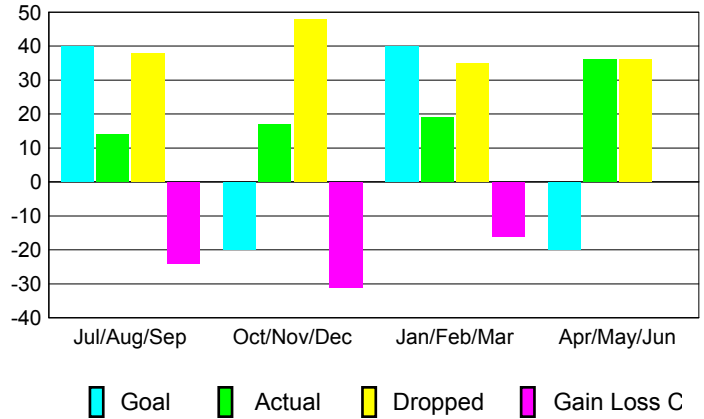

GMT: **JERRY SMITH**

Location: **WEST VIRGINIA**

GMT CA: **1**

CLUBS

Month	New Club Goal	Actual New Clubs	Actual Dropped Clubs	Gain/Loss of Clubs
2012-2013				
Jul/Aug/Sep	0	0	0	0
Oct/Nov/Dec	2	0	0	0
Jan/Feb/Mar	0	0	1	-1
Apr/May/June	2	0	0	0
Totals	4	0	1	-1

Club Results 2012-2013

Goal, New, Dropped, Gain/Loss

MEMBERSHIP

Month	Net Memb Goal	Actual New Memb	Actual Dropped Memb	Gain/Loss of Memb
2012-2013				
Jul/Aug/Sep	40	14	38	-24
Oct/Nov/Dec	-20	17	48	-31
Jan/Feb/Mar	40	19	35	-16
Apr/May/June	-20	36	36	0
Totals	40	86	157	-71

Membership Results 2012-2013

Goal, New, Dropped, Gain/Loss

YTD Status Quo Clubs 2012-2013

Status Quo Clubs Compared to Status Quo Members

Gender Comparison 2012-2013

Club Gain/Loss 2012-2013

Membership Gain/Loss 2012-2013