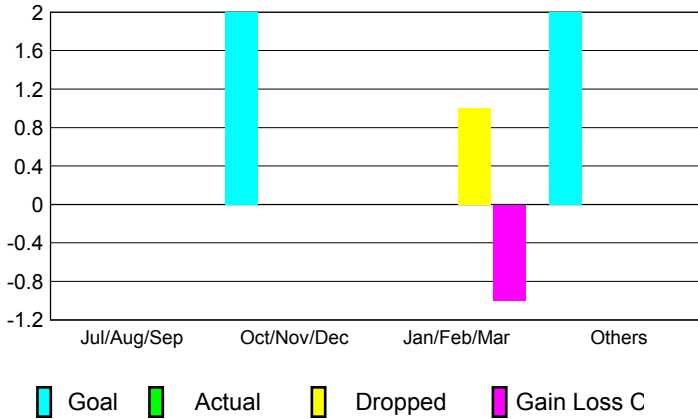

GMT: **JERRY SMITH**

Location: **WEST VIRGINIA**

GMT CA: **1**

CLUBS

Month	New Club Goal	Actual New Clubs	Actual Dropped Clubs	Gain/Loss of Clubs
2012-2013				
Jul/Aug/Sep	0	0	0	0
Oct/Nov/Dec	2	0	0	0
Jan/Feb/Mar	0	0	1	-1
Apr/May/June	2	0	0	0
Totals	4	0	1	-1

Club Results 2012-2013

Goal, New, Dropped, Gain/Loss

MEMBERSHIP

Month	Net Memb Goal	Actual New Memb	Actual Dropped Memb	Gain/Loss of Memb
2012-2013				
Jul/Aug/Sep	40	14	38	-24
Oct/Nov/Dec	-20	17	48	-31
Jan/Feb/Mar	40	19	35	-16
Apr/May/June	-20	36	36	0
Totals	40	86	157	-71